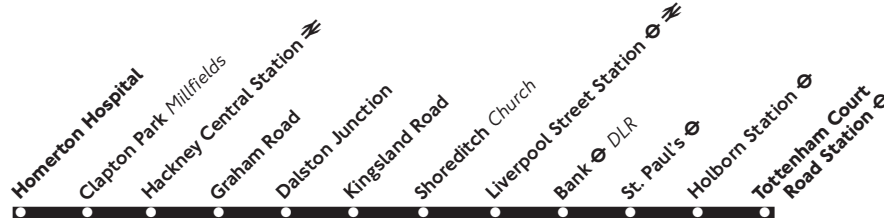

242

Homerton Hospital - Hackney - Tottenham Court Rd

Daily

N242

Every night

Monday - Friday

	N242	N242	N242	N242	N242	N242	N242	N242	N242	N242	N242	N242	N242	N242	N242	
Homerton Hospital	0005	0035	Then	05	35	0405	0425	0440	0455	0510			0617		1824	1832
Clapton Park Millfields	0011	0041	every	11	41	0411	0431	0446	0501	0516	Then		0623	Then	1834	1842
Hackney Central Station	0016	0046	30 mins	16	46	0416	0436	0451	0506	0521	about		0628	about	1841	1849
Dalston Junction	0021	0051	at these	21	51	0421	0441	0456	0511	0526	every		0634	every	1849	1857
Shoreditch Church	0027	0057	minutes	27	57	until	0427	0447	0502	0517	0532	8-10	0642	6	1859	1907
Liverpool Street Station	0030	0100	past	30	00	0430	0450	0505	0520	0535	minutes		0646	minutes	1905	1912
Bank Station DLR	0034	0104	each	34	04	0434	0454	0509	0521	0539	until		0651	until	1912	1918
Holborn Station	0041	0111	hour	41	11	0441	0501	0516	0531	0546			0659		1921	1927
Tottenham Court Road Station	0046	0116		46	16	0446	0506	0521	0536	0551			0704		1926	1932

Homerton Hospital	1840			1920												2340
Clapton Park Millfields	1850	Then		1928	Then											2346
Hackney Central Station	1857	about		1935	about											2352
Dalston Junction	1905	every		1943	every											2357
Shoreditch Church	1915	8		1952	10											0004
Liverpool Street Station	1919	minutes		1957	minutes											0007
Bank Station DLR	1925	until		2003	until											0011
Holborn Station	1934			2012												0018
Tottenham Court Road Station	1939			2017												0023